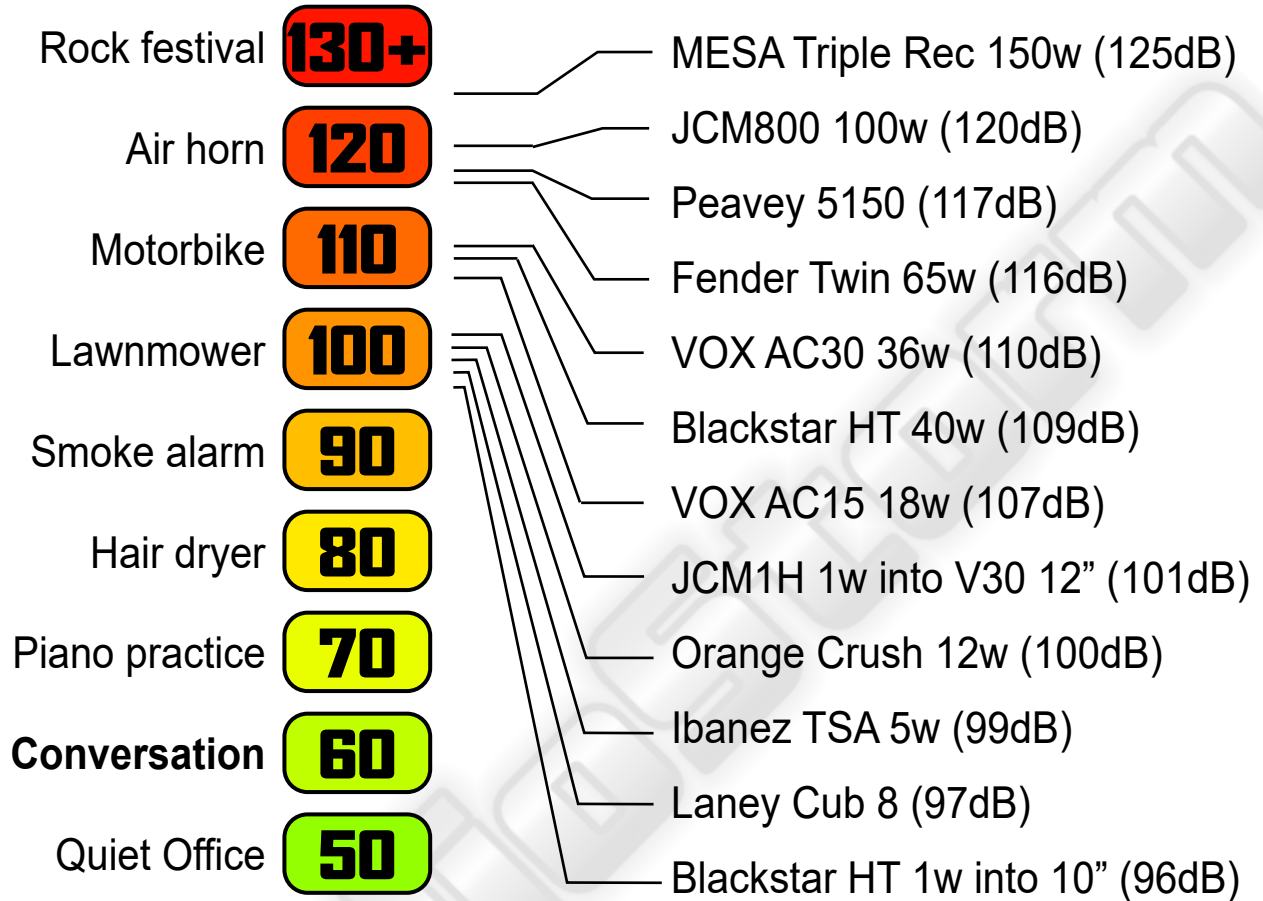

AudioStorm

Here are the volumes of some popular amps to help you find the attenuator you need

Amplifier Comparisons in dB

HotBox Reduction Modes

Too much reduction often sounds weak, no matter what technology you use. You should aim to keep as loud as you dare for the best possible enjoyment!